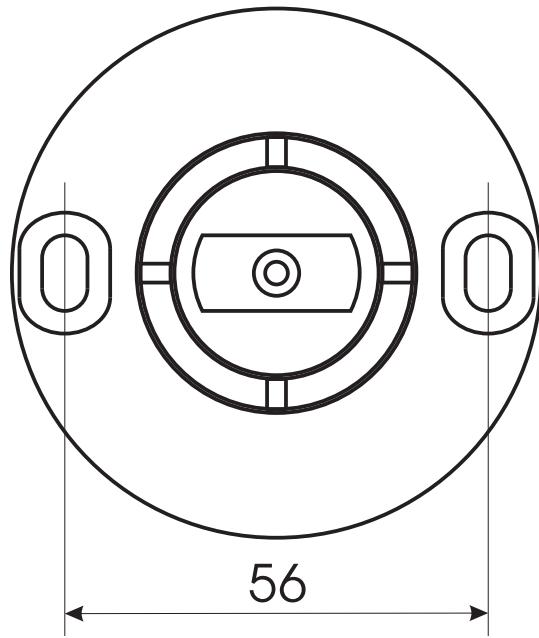

SmartGlass Free Swing Floor Pivot

All Dimensions in mm

Not to Scale