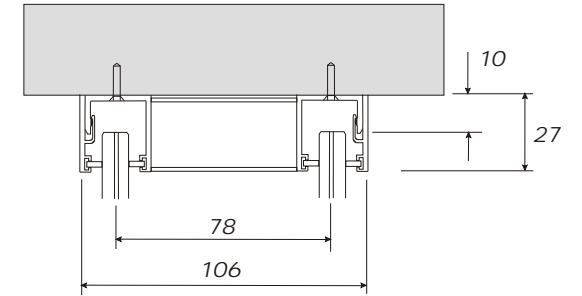

# SmartGlass Fixed System 45dB

Section A-A

Section B-B

Section C-C

Section D-D

Not to Scale