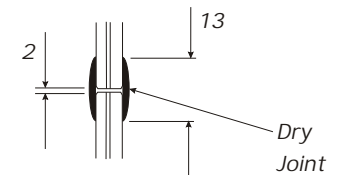

# SmartGlass Fixed System 45dB

Section A-A

Section B-B

Section C-C

Section D-D

Not to Scale