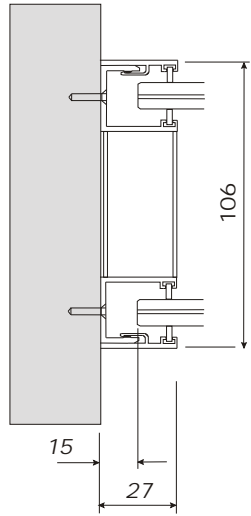

# SmartGlass Fixed System 45dB

Section A-A

Section B-B

Section C-C

Section D-D

Not to Scale