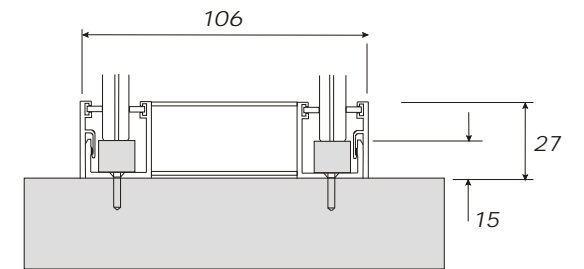

# SmartGlass Fixed System 45dB

Section A-A

Section B-B

Section C-C

Section D-D

Not to Scale