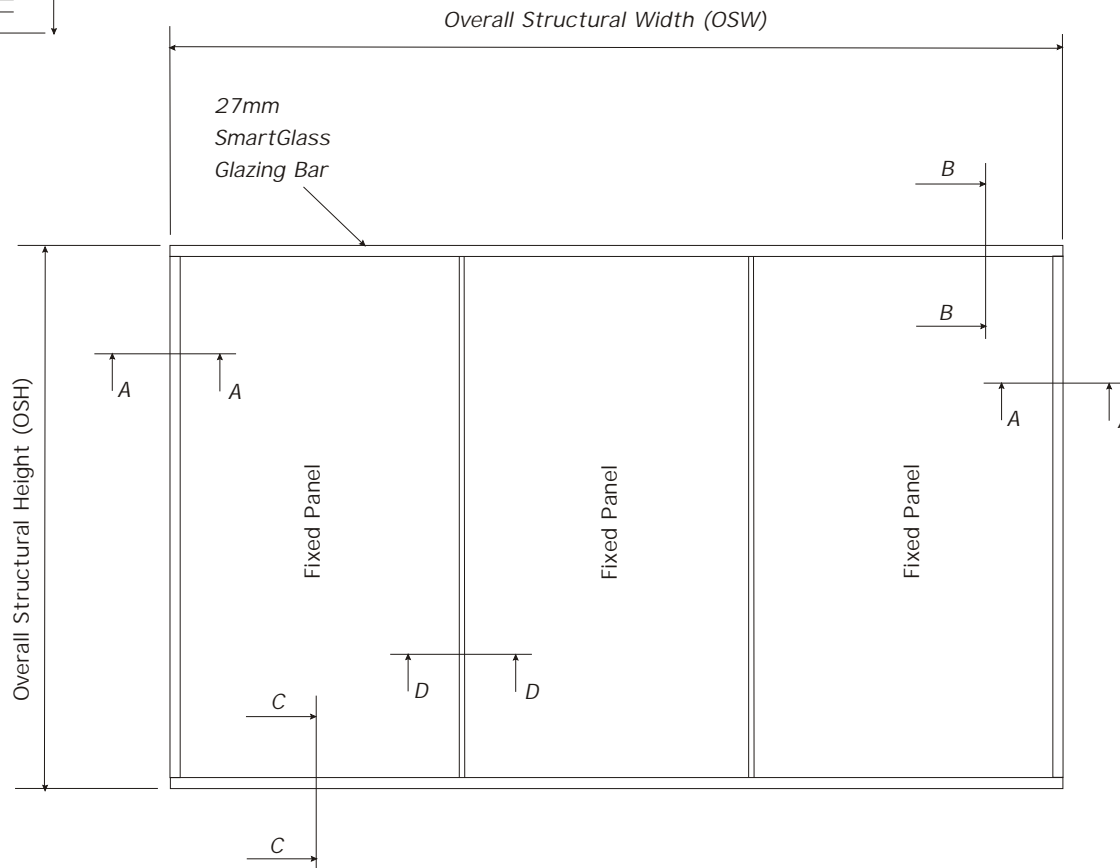

# SmartGlass Fixed System 45dB

Section A-A

Section B-B

Section C-C

Section D-D

Not to Scale