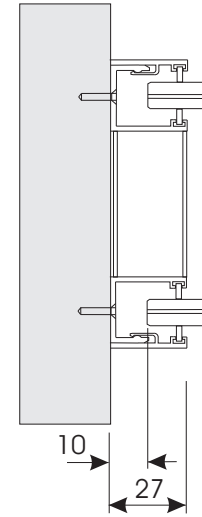

SmartGlass International

Fixed System 45dB (wide)

Section A-A

Section D-D

Section B-B

Section C-C

Not to Scale