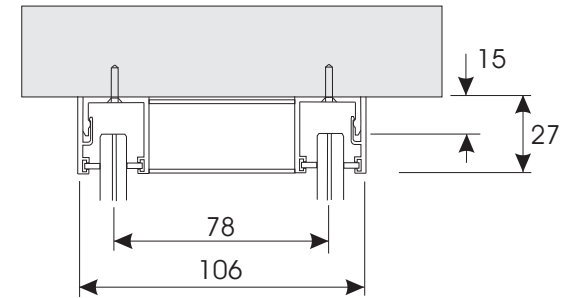

SmartGlass International

Fixed System 45dB (wide)

Section A-A

Section D-D

Section B-B

Section C-C

Not to Scale