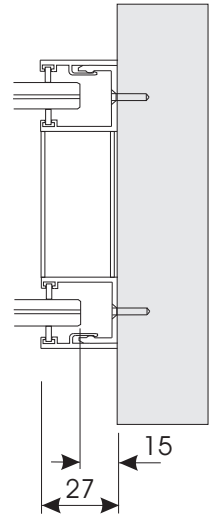

SmartGlass International

Fixed System 45dB (wide)

Section A-A

Section D-D

Section B-B

Section C-C

Not to Scale