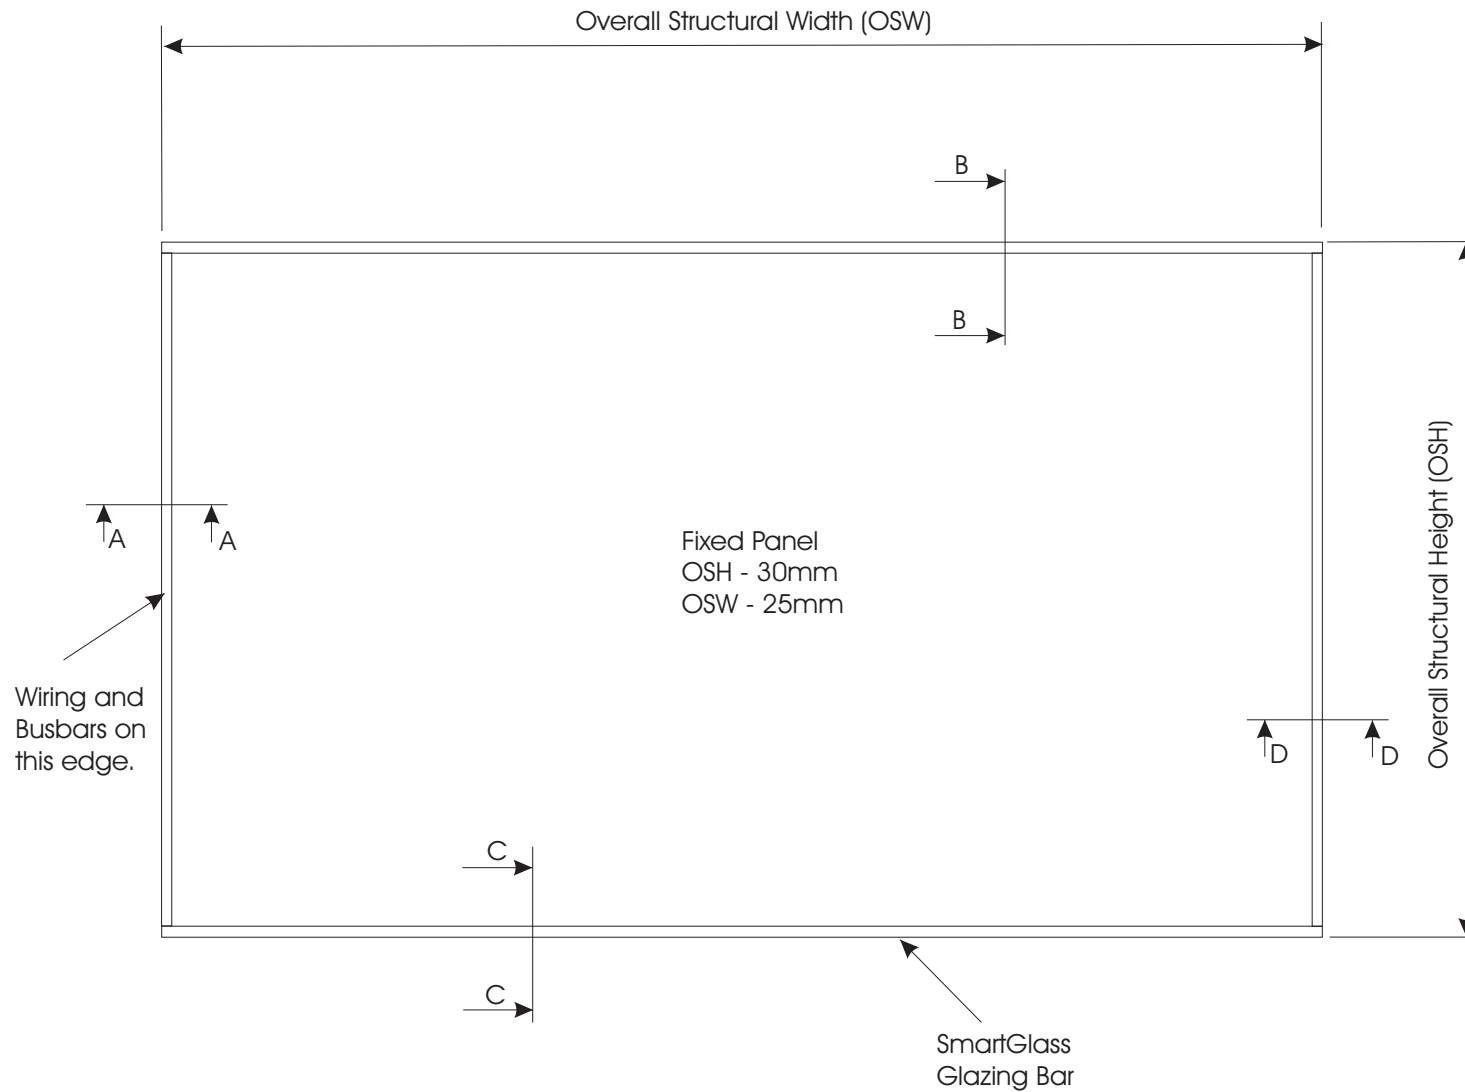

SmartGlass International

Fixed System 45dB (wide)

Section A-A

Section D-D

Section B-B

Section C-C

Not to Scale