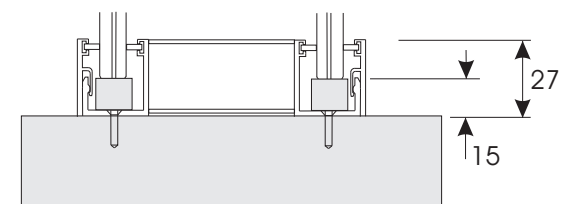

SmartGlass International

Fixed System 45dB (wide)

Section A-A

Section D-D

Section B-B

Section C-C

Not to Scale