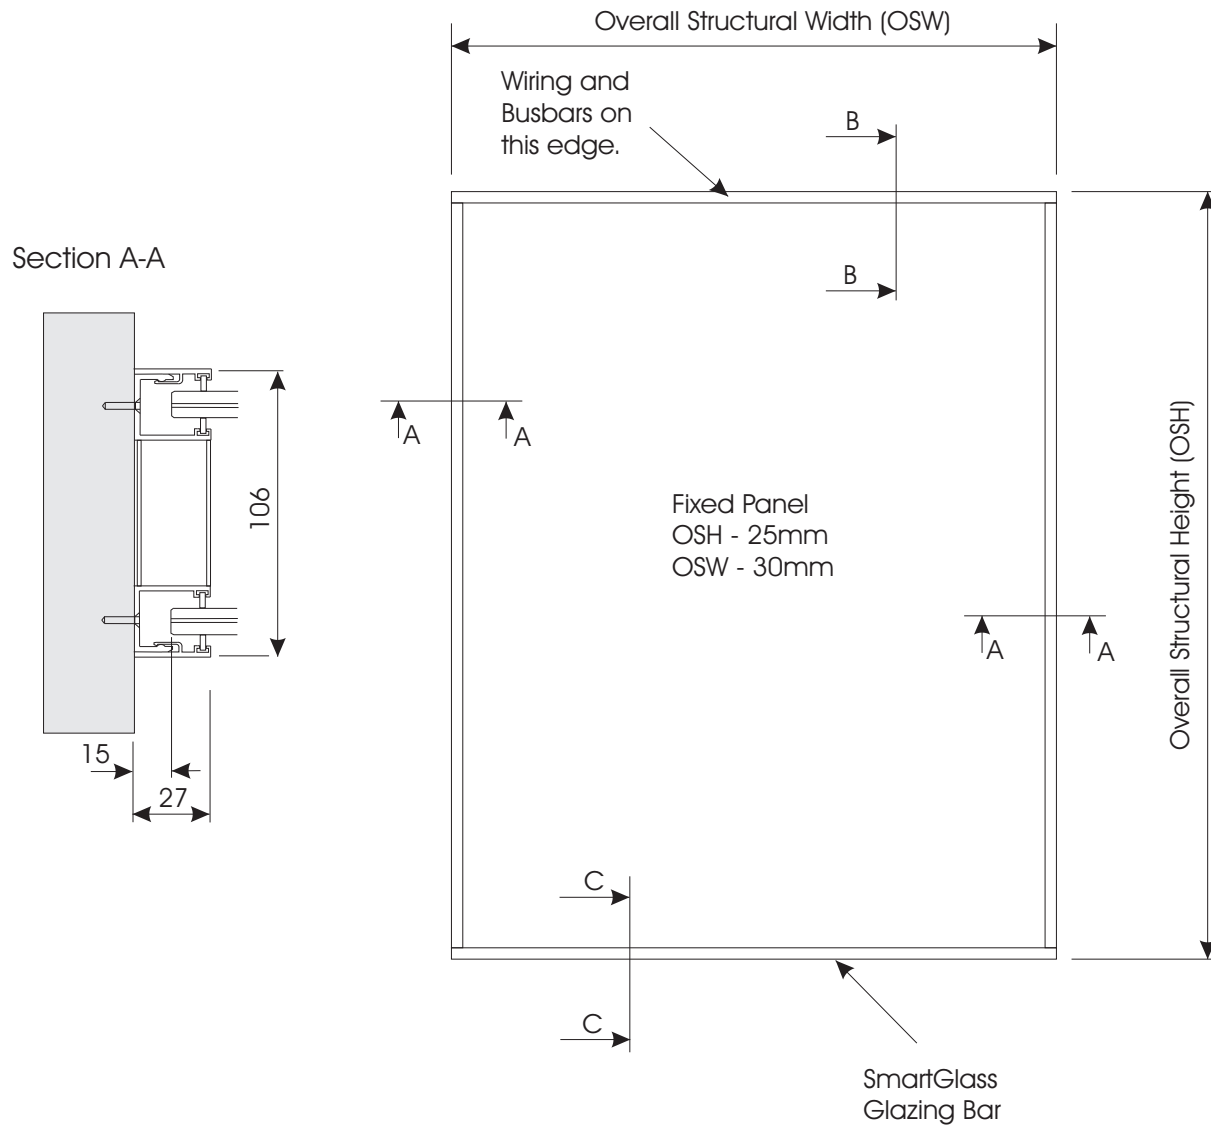

SmartGlass International

Fixed System 45dB (tall)

Not to Scale