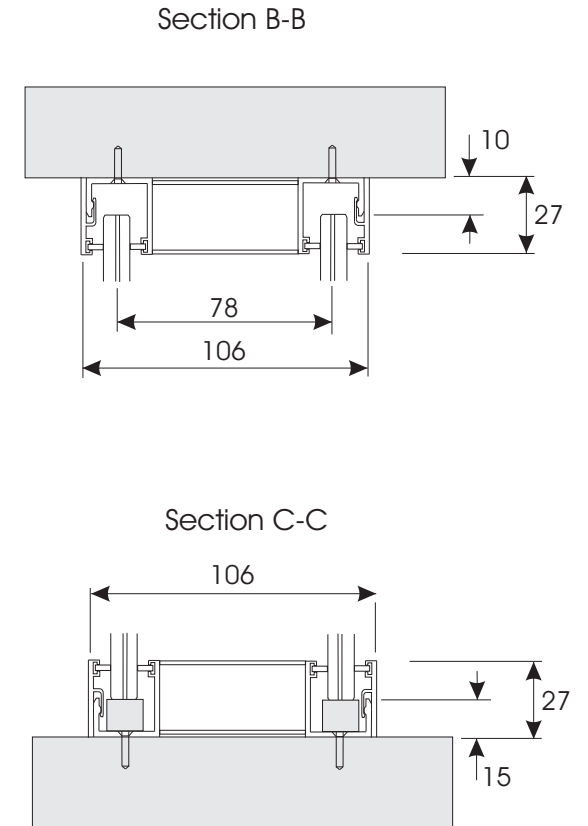

SmartGlass International

Fixed System 45dB (tall)

Not to Scale