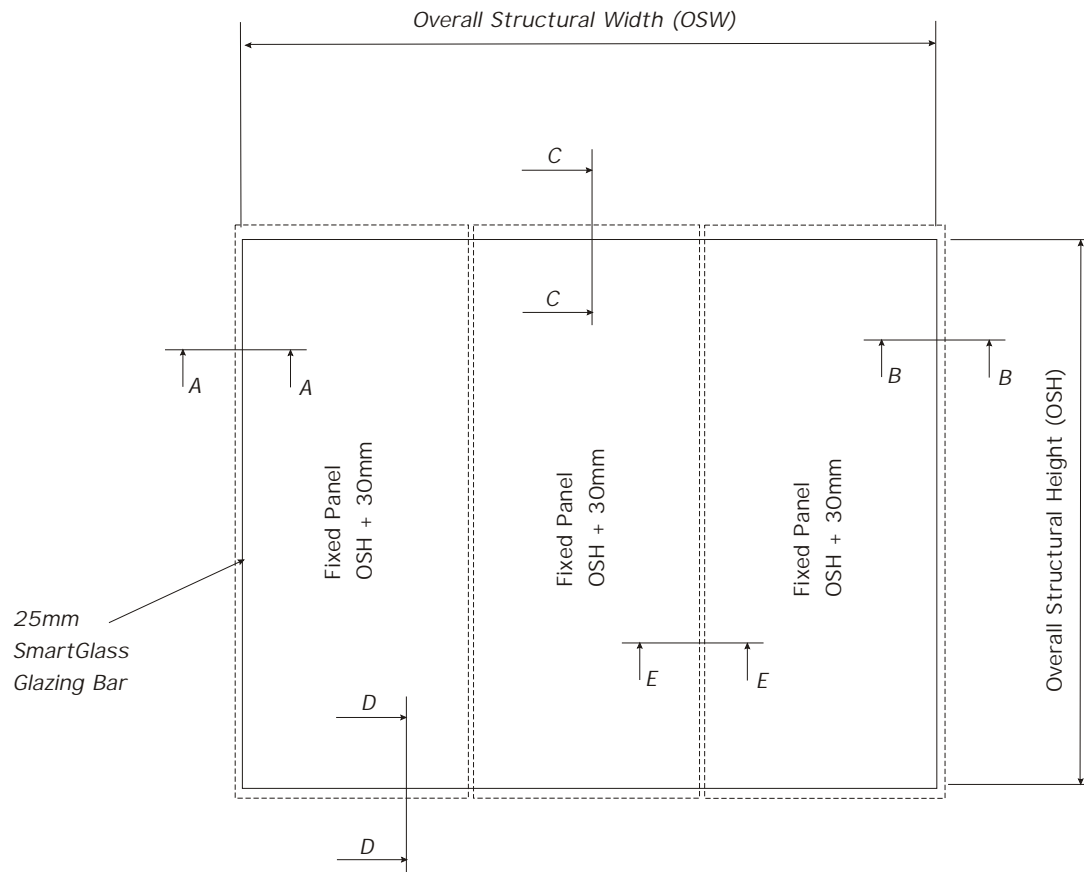

# SmartGlass Fixed System with Dry Joints (No Frame)

Section A-A

Section B-B

Section C-C

Section D-D

Section E-E

Not to Scale