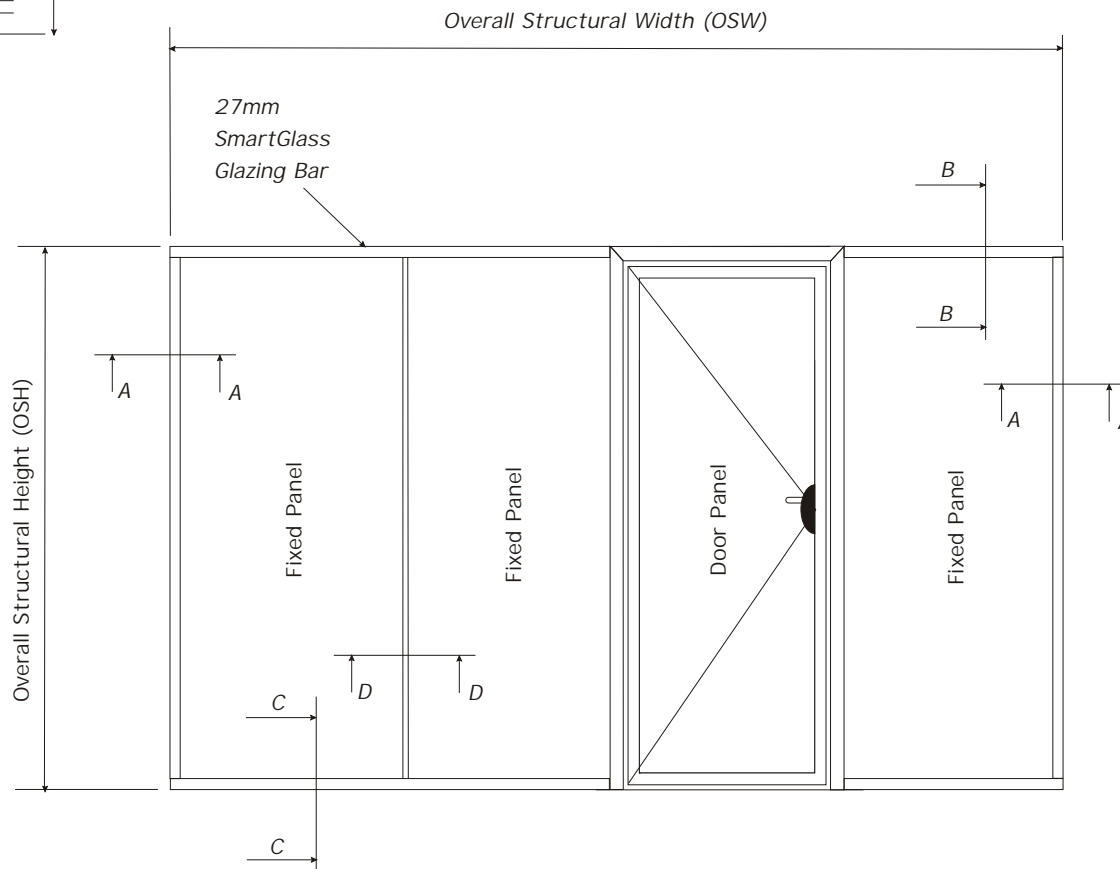

SmartGlass Door System 45dB

Section A-A

Section B-B

Section C-C

Section D-D

Not to Scale