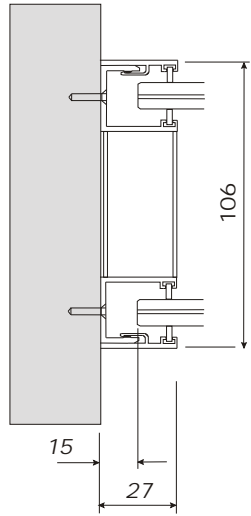

SmartGlass Door System 45dB

Section A-A

Section B-B

Section C-C

Section D-D

Not to Scale