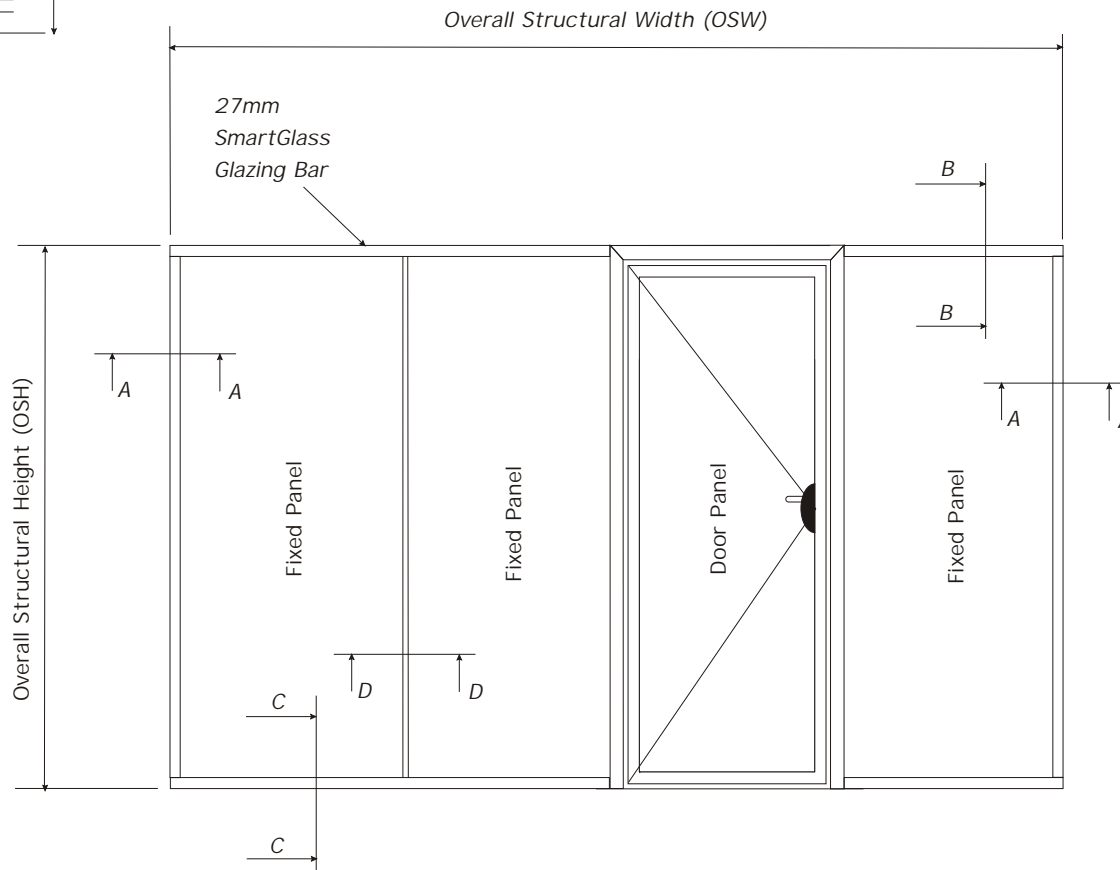

SmartGlass Door System 45dB

Section A-A

Section B-B

Section C-C

Section D-D

Not to Scale